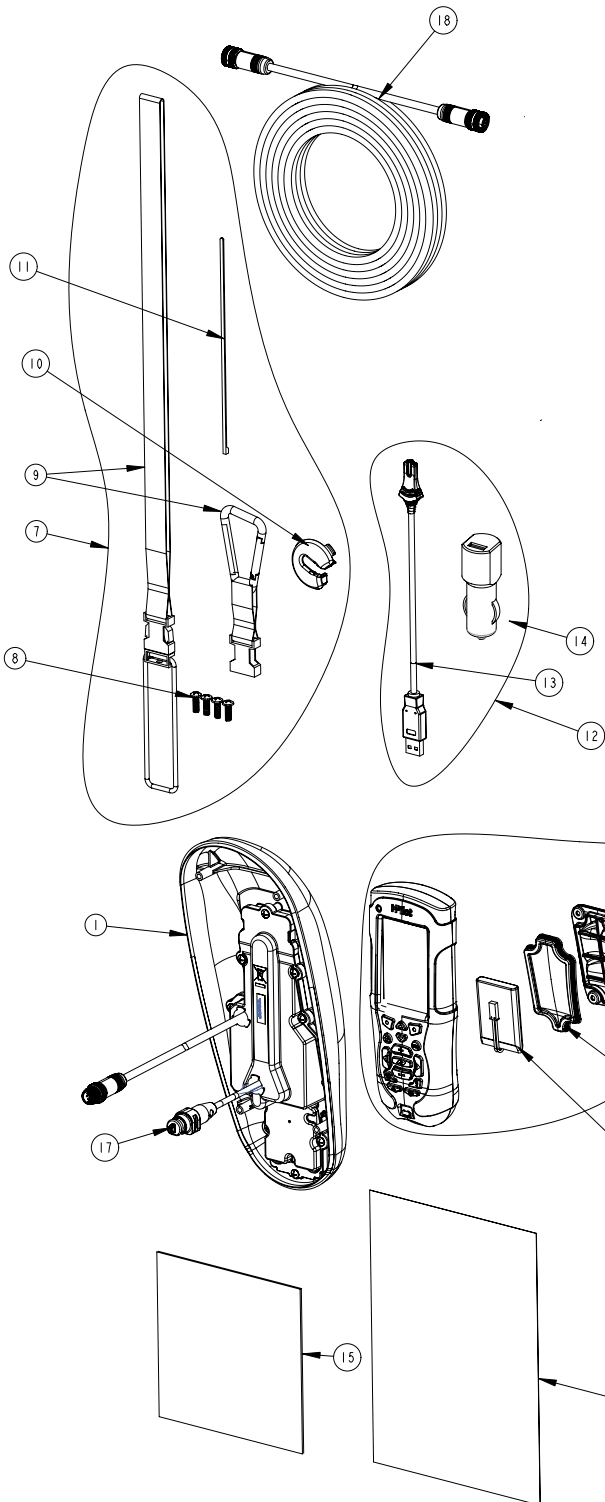

IPILOT® LINK POUR TERROVA & RIPTIDE ST

iPilot LINK

ITEM	QTY	PART NUMBER	DESCRIPTION
1	1	2990280	HEAD ASSY, IP2 (TERROVA)
	1	2990281	HEAD ASSY, IP2 (RIPTIDE ST)
2	1	2994180	REMOTE ASSY, i-PILOT LINK
3	1	2370712	BATTERY, LIPO PACK
4	1	2374637	O-RING, BATTERY SEAL
5	1	2376421	DOOR, BATTERY
6	4	2383442	SCREW-3MM X .5 PPH MACHINE
7	1	2994907	BAG ASSY, i-PILOT LINK,TRRV
8	4	2372100	SCREW-#8-18 X 5/8 THD* (SS
9	1	2370817	LANYARD,RMT W/CARABINER
10	1	2224704	INSERT-PLUG, BLK, i-PILOT LINK
11	5	2376312	TIE WRAP,BLACK,UV RESIST,NYLON
12	1	2994909	BAG ASSY, i-PILOT LINK, POWER
13	1	2373241	CABLE, USB REMOTE CHARGER
14	1	2375900	ADAPTER, USB POWER PORT
15	1	2377156	MANUAL-CD, i-PILOT LINK
16	1	2377155	MANUAL QCK REF, i-PILOT LINK
17	1	2320203	CAP-DUST,CONNECTOR,FEMALE
18	1	490389-1	CABLE, ETH (M12-M-M12-F, 30')